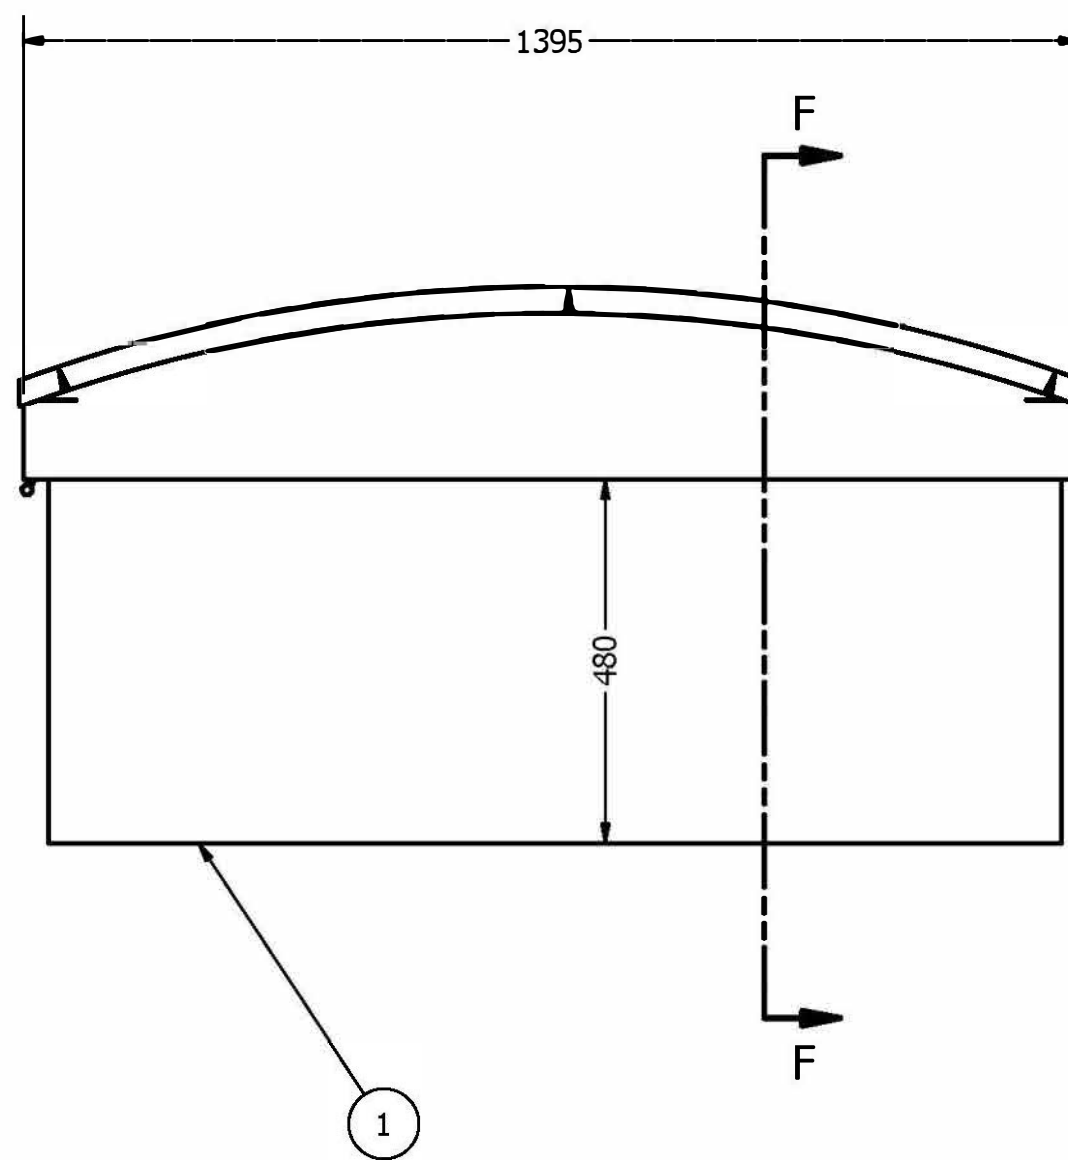

12 11 10 9 8 7 6 5 4 3 2 1

H G F E D C B A

SECTION D-D
SCALE 1 / 10

SECTION A-A
SCALE 1/10

Sizes:

1000x1000mm
1000x1600mm
1000x2000mm
1200x1200mm
1200x1800mm
1200x2400mm

PARTS LIST			
ITEM	QTY	TITLE	PART NUMBER
1	2	Outside plate OSB 10mm	1200x2400Part001
2	2	Outside plate OSB 10mm	1200x2400Part002
3	2	Inside plate OSB 10mm	1200x2400Part003
4	2	Inside plate OSB 10mm	1200x2400Part004
5	2	Top frame Wood 80x60mm	1200x2400Part007
6	2	Top frame Wood 80x60mm	1200x2400Part008
7	4	Insulation Rockwool 50mm	1200x2400Part0049
8	3	Hinge steel 3mm	1200x2400Part0044

PARTS LIST			
ITEM	QTY	TITLE	PART NUMBER
11	4	Hatch frame 50mm Wood	1200x2400Part0021
12	2	Hatch frame 50 R2050 Wood	1200x2400Part0022
13	4	Rubber seal 10mm round	1200x2400Part0201
14	2	Clamping bar Alu 35x35x1mm	1200x2400Part0214
15	2	Side cover Alu 1mm	1200x2400Part0203
16	2	Side cover Alu 1mm	1200x2400Part0204
17	2	Polycarbonate 2x10mm	1200x2400Part0205
18	2	Sealing strip PU 2mm	1200x2400Part0211
19	4	Spacer OSB 10mm	1200x2400Part0208
20	2	Sealing strip PU 2mm	1200x2400Part0210

DRAWN		TITLE	
Darabszám:		FOMATEC 1200x2400	
tolerance +- 3mm		SIZE A1	DWG NO 1200x2400 v222
		SCALE 1/10	REV A
		SHEET 1 OF 1	

12 11 10 9 8 7 6 5 4 3 2 1