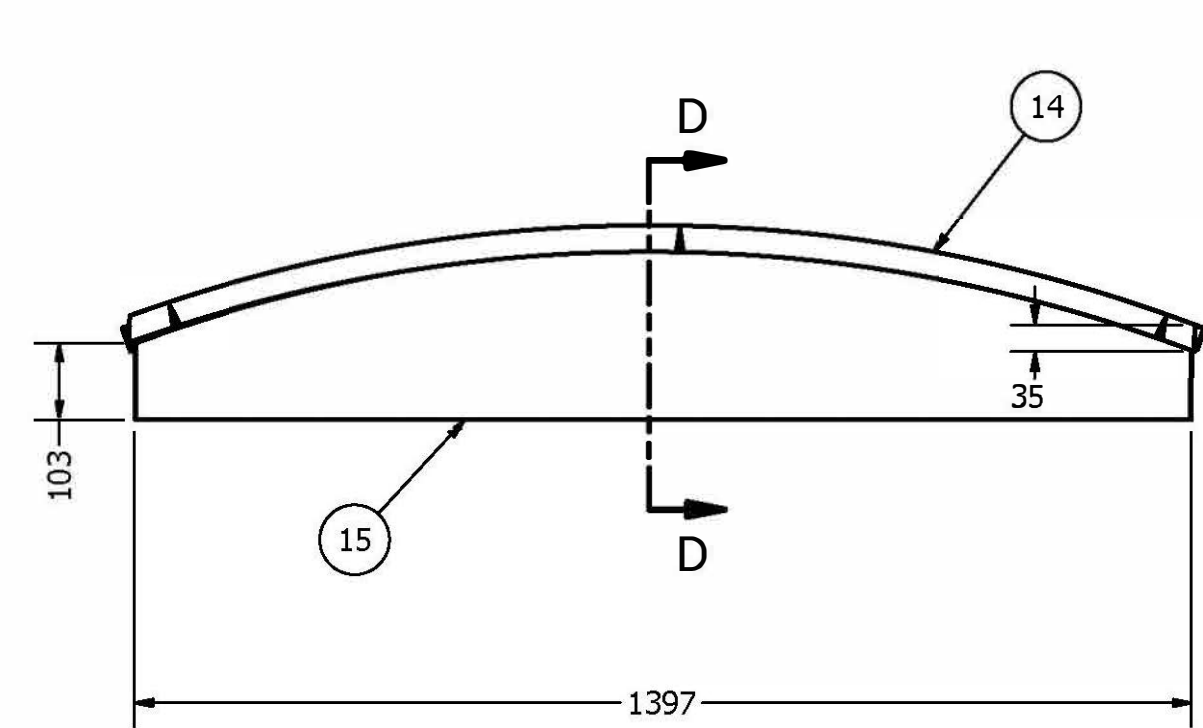

12 11 10 9 8 7 6 5 4 3 2 1

H G F E D C B A

SECTION D-D
SCALE 1 / 10

SECTION A-A
SCALE 1/10

Sizes:

1000x1000mm
1000x1600mm
1000x2000mm
1200x1200mm
1200x1800mm
1200x2400mm

PARTS LIST			
ITEM	QTY	TITLE	PART NUMBER
1	2	Outside plate OSB 10mm	1200x2400Part001
2	2	Outside plate OSB 10mm	1200x2400Part002
3	2	Inside plate OSB 10mm	1200x2400Part003
4	2	Inside plate OSB 10mm	1200x2400Part004
5	2	Top frame Wood 80x60mm	1200x2400Part007
6	2	Top frame Wood 80x60mm	1200x2400Part008
7	4	Insulation Rockwool 50mm	1200x2400Part0049
8	3	Hinge steel 3mm	1200x2400Part0044

PARTS LIST			
ITEM	QTY	TITLE	PART NUMBER
11	4	Hatch frame 50mm Wood	1200x2400Part0021
12	2	Hatch frame 50 R2050 Wood	1200x2400Part0022
13	4	Rubber seal 10mm round	1200x2400Part0201
14	2	Clamping bar Alu 35x35x1mm	1200x2400Part0214
15	2	Side cover Alu 1mm	1200x2400Part0203
16	2	Side cover Alu 1mm	1200x2400Part0204
17	2	Polycarbonate 2x10mm	1200x2400Part0205
18	2	Sealing strip PU 2mm	1200x2400Part0211
19	4	Spacer OSB 10mm	1200x2400Part0208
20	2	Sealing strip PU 2mm	1200x2400Part0210

DRAWN		TITLE	
Darabszám:		FOMATEC 1200x2400	
tolerance +- 3mm		SIZE A1	DWG NO 1200x2400 v222
		SCALE 1/10	REV A
		SHEET 1 OF 1	

12 11 10 9 8 7 6 5 4 3 2 1