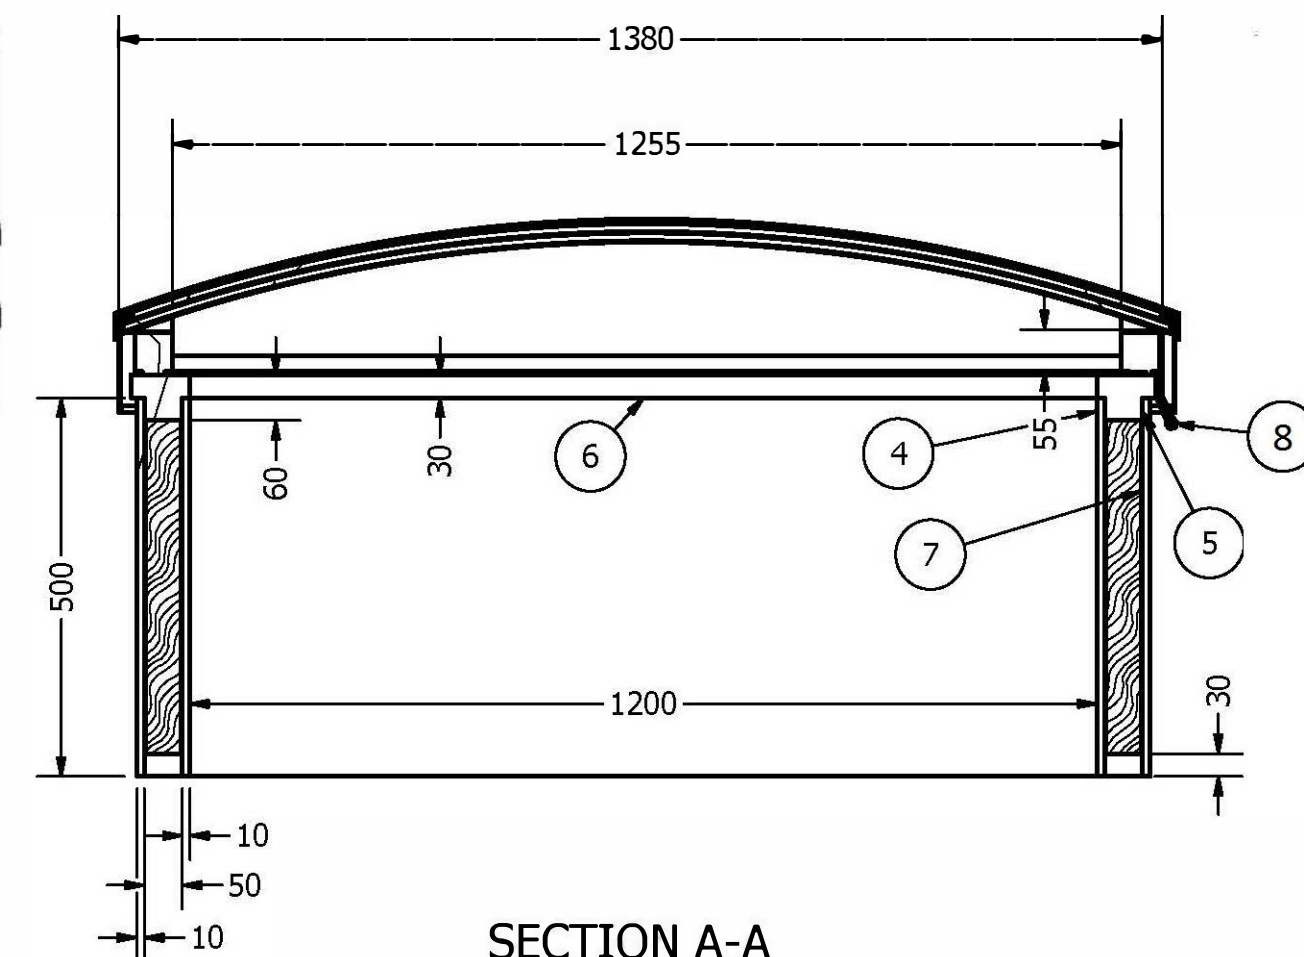

12 11 10 9 8 7 6 5 4 3 2 1

H G F E D C B A

SECTION D-D
SCALE 1 / 10

SECTION A-A
SCALE 1/10

Sizes:

1000x1000mm
1000x1600mm
1000x2000mm
1200x1200mm
1200x1800mm
1200x2400mm

PARTS LIST			
ITEM	QTY	TITLE	PART NUMBER
1	2	Outside plate OSB 10mm	1200x2400Part001
2	2	Outside plate OSB 10mm	1200x2400Part002
3	2	Inside plate OSB 10mm	1200x2400Part003
4	2	Inside plate OSB 10mm	1200x2400Part004
5	2	Top frame Wood 80x60mm	1200x2400Part007
6	2	Top frame Wood 80x60mm	1200x2400Part008
7	4	Insulation Rockwool 50mm	1200x2400Part0049
8	3	Hinge steel 3mm	1200x2400Part0044

PARTS LIST			
ITEM	QTY	TITLE	PART NUMBER
11	4	Hatch frame 50mm Wood	1200x2400Part0021
12	2	Hatch frame 50 R2050 Wood	1200x2400Part0022
13	4	Rubber seal 10mm round	1200x2400Part0201
14	2	Clamping bar Alu 35x35x1mm	1200x2400Part0214
15	2	Side cover Alu 1mm	1200x2400Part0203
16	2	Side cover Alu 1mm	1200x2400Part0204
17	2	Polycarbonate 2x10mm	1200x2400Part0205
18	2	Sealing strip PU 2mm	1200x2400Part0211
19	4	Spacer OSB 10mm	1200x2400Part0208
20	2	Sealing strip PU 2mm	1200x2400Part0210

DRAWN		TITLE	
Darabszám:		FOMATEC 1200x2400	
tolerance +- 3mm		SIZE A1	DWG NO 1200x2400 v222
		SCALE 1/10	REV A
		SHEET 1 OF 1	

12 11 10 9 8 7 6 5 4 3 2 1