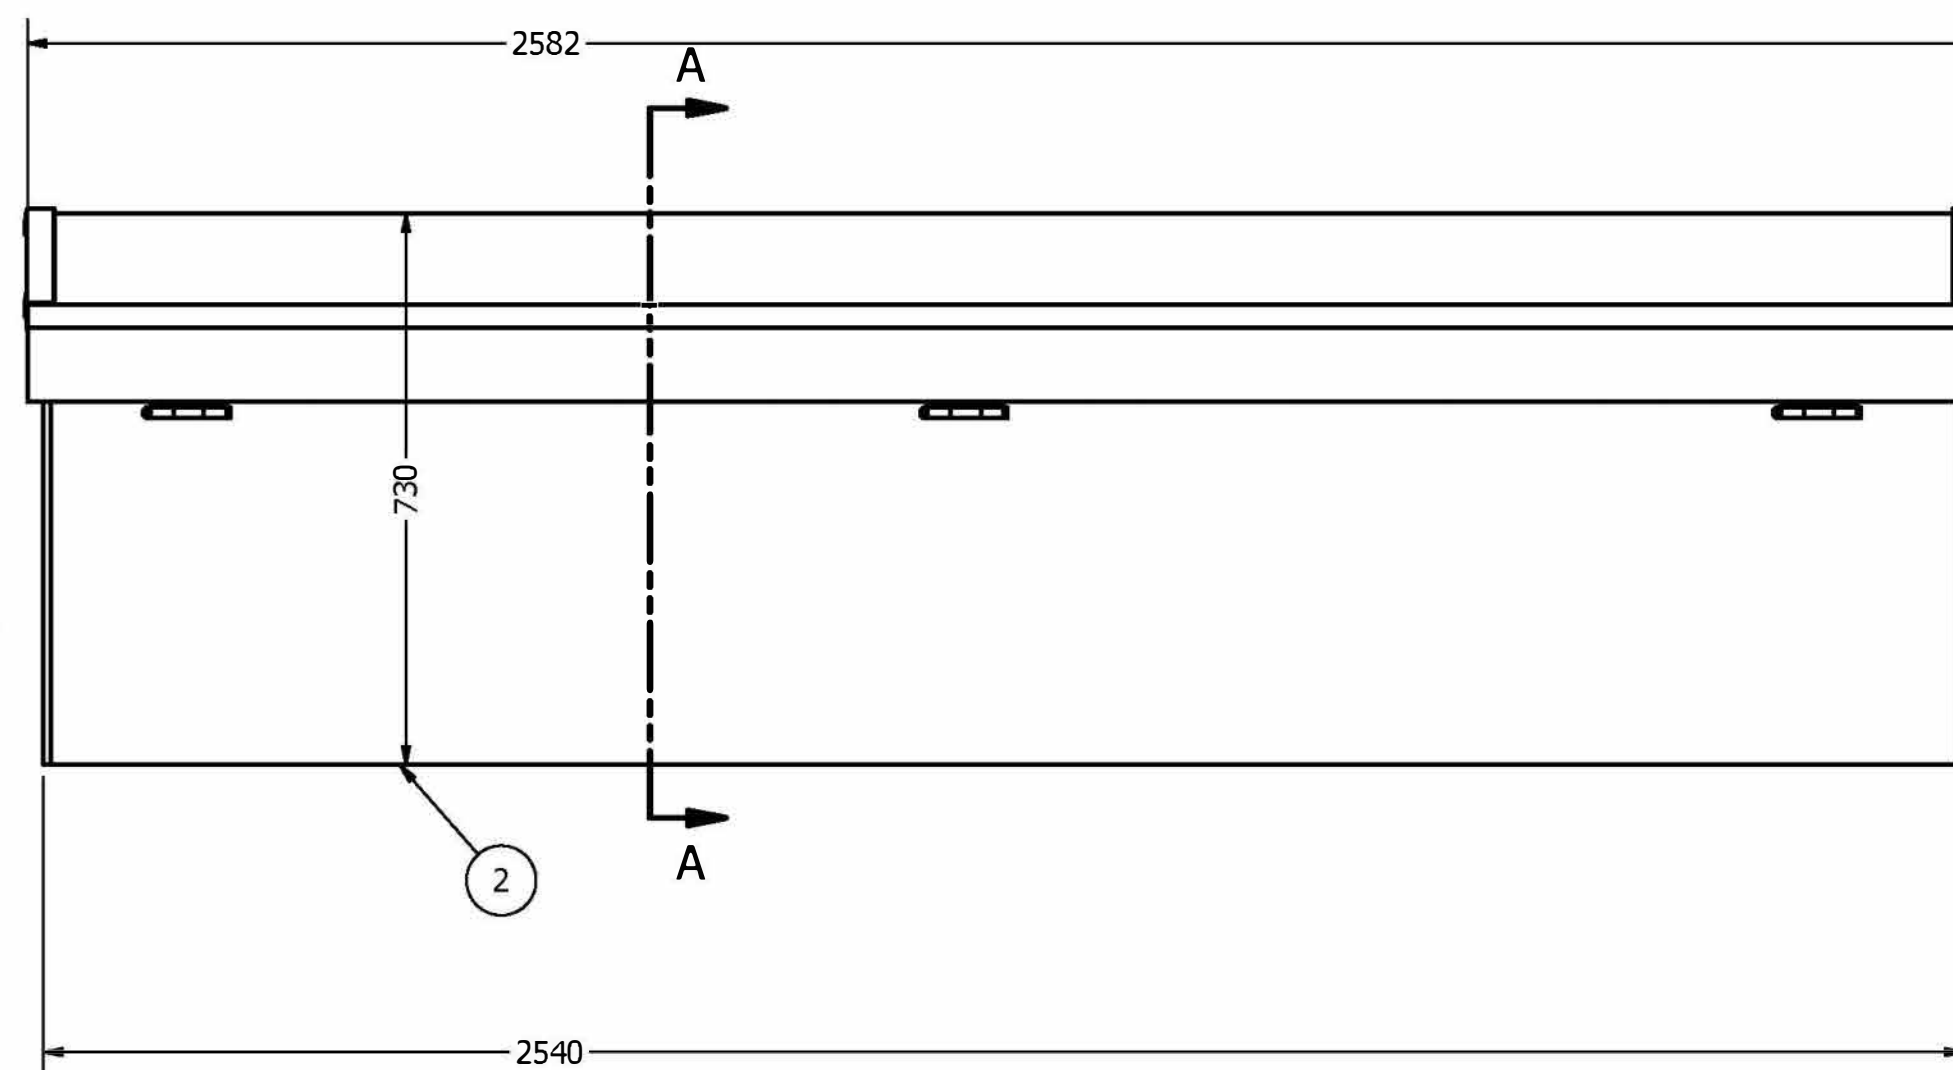

12 11 10 9 8 7 6 5 4 3 2 1

H G F E D C B A

SECTION D-D
SCALE 1 / 10

SECTION A-A
SCALE 1/10

Sizes:

1000x1000mm
1000x1600mm
1000x2000mm
1200x1200mm
1200x1800mm
1200x2400mm

PARTS LIST			
ITEM	QTY	TITLE	PART NUMBER
1	2	Outside plate OSB 10mm	1200x2400Part001
2	2	Outside plate OSB 10mm	1200x2400Part002
3	2	Inside plate OSB 10mm	1200x2400Part003
4	2	Inside plate OSB 10mm	1200x2400Part004
5	2	Top frame Wood 80x60mm	1200x2400Part007
6	2	Top frame Wood 80x60mm	1200x2400Part008
7	4	Insulation Rockwool 50mm	1200x2400Part0049
8	3	Hinge steel 3mm	1200x2400Part0044

PARTS LIST			
ITEM	QTY	TITLE	PART NUMBER
11	4	Hatch frame 50mm Wood	1200x2400Part0021
12	2	Hatch frame 50 R2050 Wood	1200x2400Part0022
13	4	Rubber seal 10mm round	1200x2400Part0201
14	2	Clamping bar Alu 35x35x1mm	1200x2400Part0214
15	2	Side cover Alu 1mm	1200x2400Part0203
16	2	Side cover Alu 1mm	1200x2400Part0204
17	2	Polycarbonate 2x10mm	1200x2400Part0205
18	2	Sealing strip PU 2mm	1200x2400Part0211
19	4	Spacer OSB 10mm	1200x2400Part0208
20	2	Sealing strip PU 2mm	1200x2400Part0210

DRAWN		TITLE	
Darabszám:		FOMATEC 1200x2400	
tolerance +- 3mm		SIZE A1	DWG NO 1200x2400 v222
		SCALE 1/10	REV A
		SHEET 1 OF 1	

12 11 10 9 8 7 6 5 4 3 2 1