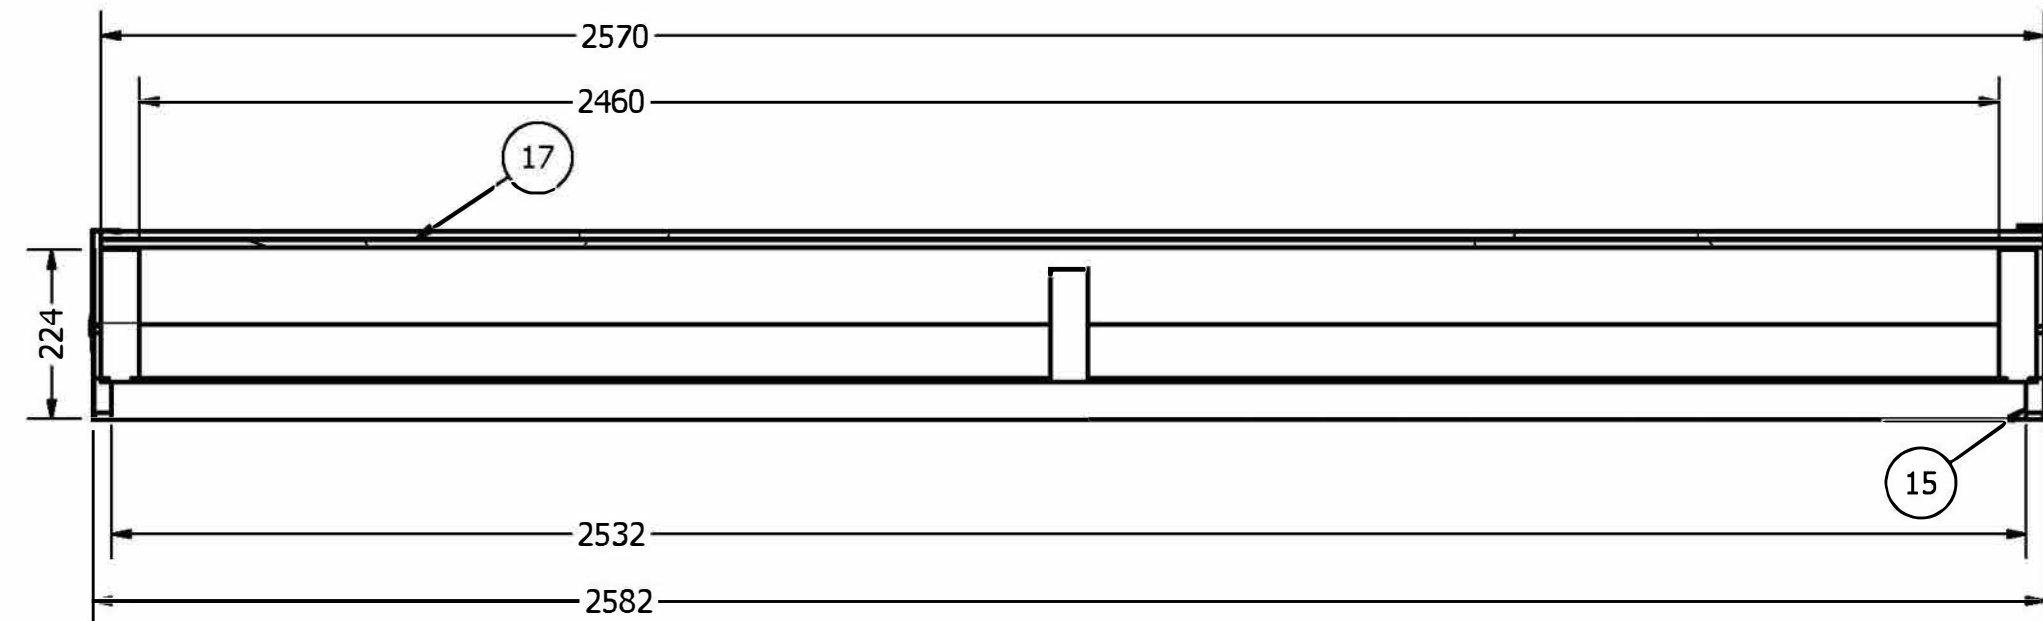

12 11 10 9 8 7 6 5 4 3 2 1

H G F E D C B A

SECTION D-D
SCALE 1 / 10

SECTION A-A
SCALE 1/10

Sizes:

1000x1000mm
1000x1600mm
1000x2000mm
1200x1200mm
1200x1800mm
1200x2400mm

PARTS LIST			
ITEM	QTY	TITLE	PART NUMBER
1	2	Outside plate OSB 10mm	1200x2400Part001
2	2	Outside plate OSB 10mm	1200x2400Part002
3	2	Inside plate OSB 10mm	1200x2400Part003
4	2	Inside plate OSB 10mm	1200x2400Part004
5	2	Top frame Wood 80x60mm	1200x2400Part007
6	2	Top frame Wood 80x60mm	1200x2400Part008
7	4	Insulation Rockwool 50mm	1200x2400Part0049
8	3	Hinge steel 3mm	1200x2400Part0044

PARTS LIST			
ITEM	QTY	TITLE	PART NUMBER
11	4	Hatch frame 50mm Wood	1200x2400Part0021
12	2	Hatch frame 50 R2050 Wood	1200x2400Part0022
13	4	Rubber seal 10mm round	1200x2400Part0201
14	2	Clamping bar Alu 35x35x1mm	1200x2400Part0214
15	2	Side cover Alu 1mm	1200x2400Part0203
16	2	Side cover Alu 1mm	1200x2400Part0204
17	2	Polycarbonate 2x10mm	1200x2400Part0205
18	2	Sealing strip PU 2mm	1200x2400Part0211
19	4	Spacer OSB 10mm	1200x2400Part0208
20	2	Sealing strip PU 2mm	1200x2400Part0210

DRAWN		TITLE	
Darabszám:		FOMATEC 1200x2400	
tolerance +- 3mm		SIZE A1	DWG NO 1200x2400 v222
		SCALE 1/10	REV A
		SHEET 1 OF 1	

12 11 10 9 8 7 6 5 4 3 2 1