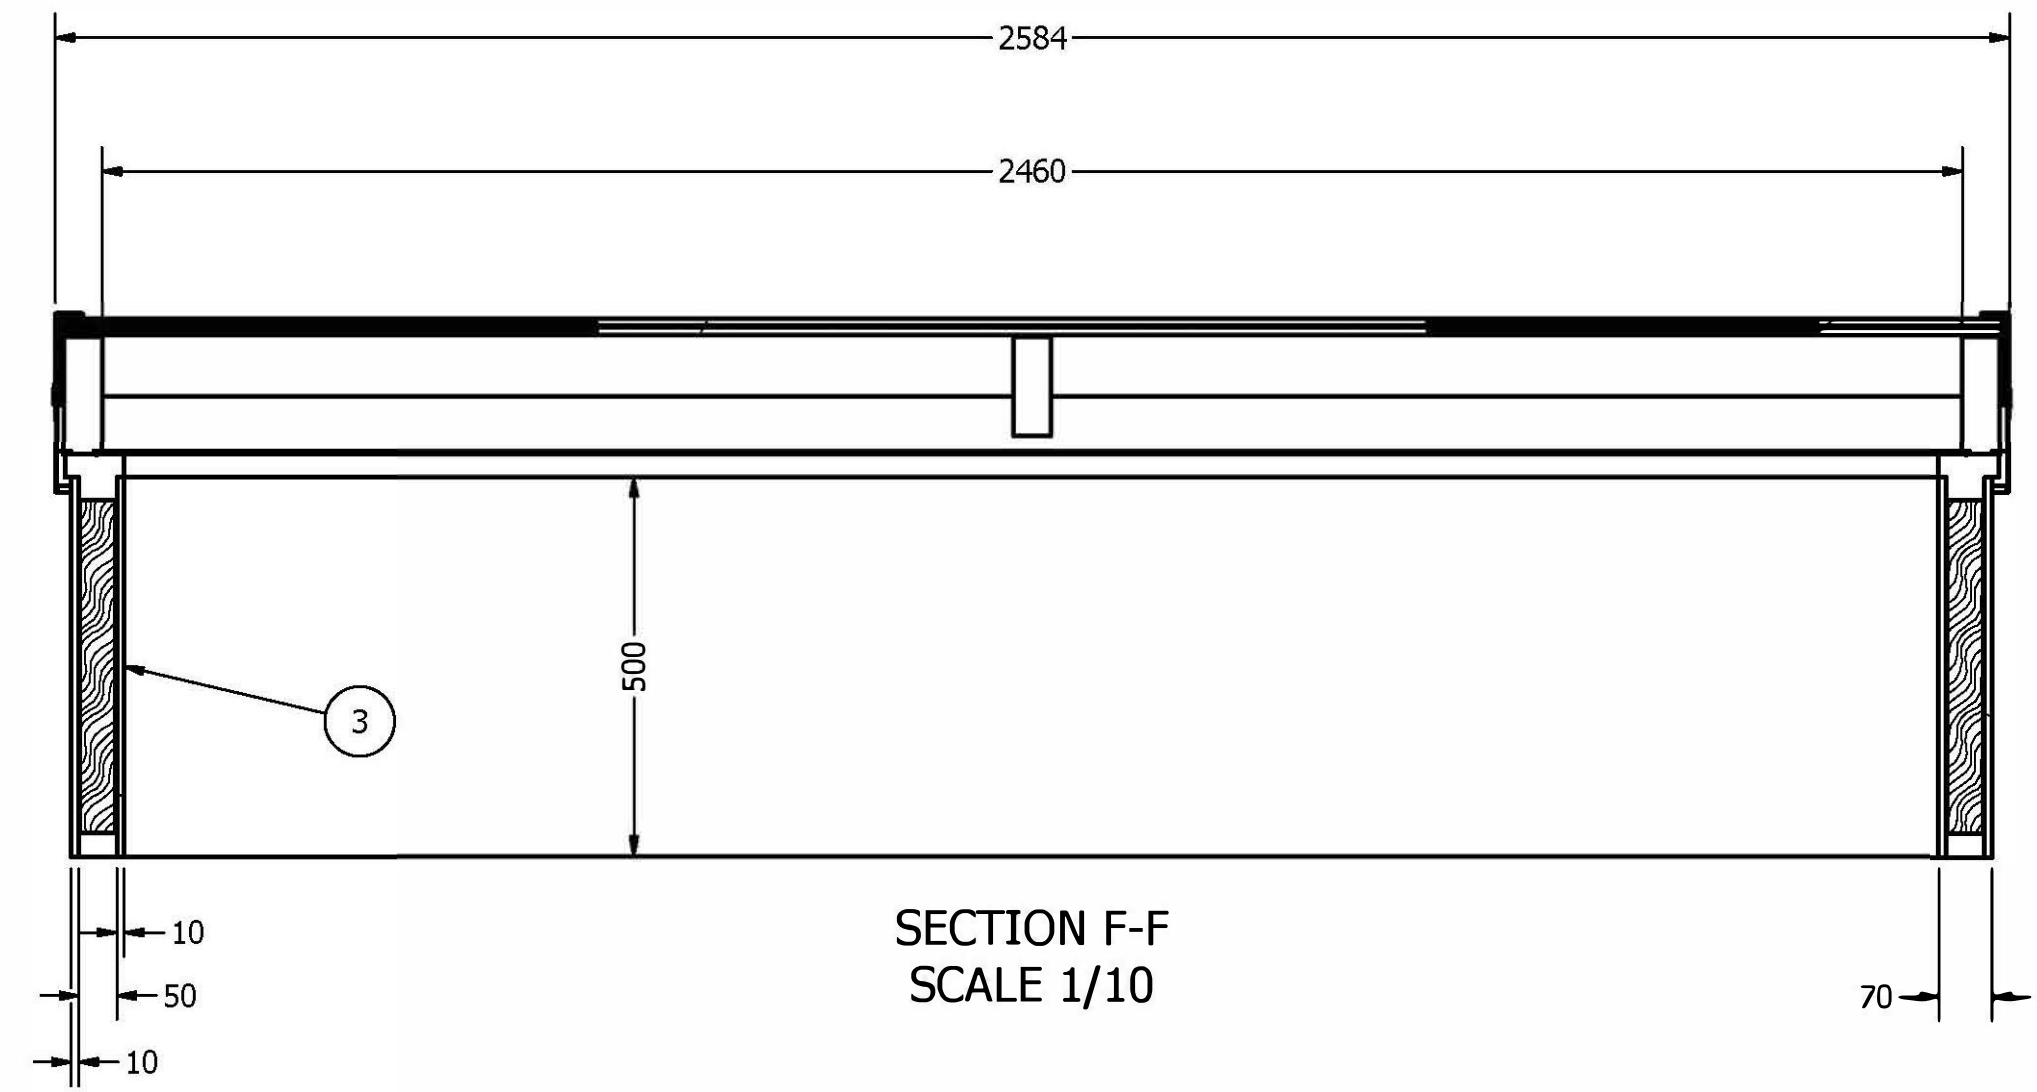

12 11 10 9 8 7 6 5 4 3 2 1

H G F E D C B A

SECTION D-D
SCALE 1 / 10

SECTION A-A
SCALE 1/10

Sizes:

1000x1000mm
1000x1600mm
1000x2000mm
1200x1200mm
1200x1800mm
1200x2400mm

PARTS LIST			
ITEM	QTY	TITLE	PART NUMBER
1	2	Outside plate OSB 10mm	1200x2400Part001
2	2	Outside plate OSB 10mm	1200x2400Part002
3	2	Inside plate OSB 10mm	1200x2400Part003
4	2	Inside plate OSB 10mm	1200x2400Part004
5	2	Top frame Wood 80x60mm	1200x2400Part007
6	2	Top frame Wood 80x60mm	1200x2400Part008
7	4	Insulation Rockwool 50mm	1200x2400Part0049
8	3	Hinge steel 3mm	1200x2400Part0044

PARTS LIST			
ITEM	QTY	TITLE	PART NUMBER
11	4	Hatch frame 50mm Wood	1200x2400Part0021
12	2	Hatch frame 50 R2050 Wood	1200x2400Part0022
13	4	Rubber seal 10mm round	1200x2400Part0201
14	2	Clamping bar Alu 35x35x1mm	1200x2400Part0214
15	2	Side cover Alu 1mm	1200x2400Part0203
16	2	Side cover Alu 1mm	1200x2400Part0204
17	2	Polycarbonate 2x10mm	1200x2400Part0205
18	2	Sealing strip PU 2mm	1200x2400Part0211
19	4	Spacer OSB 10mm	1200x2400Part0208
20	2	Sealing strip PU 2mm	1200x2400Part0210

DRAWN		TITLE	
Darabszám:		FOMATEC 1200x2400	
tolerance +- 3mm		SIZE A1	DWG NO 1200x2400 v222
		SCALE 1/10	REV A
		SHEET 1 OF 1	

12 11 10 9 8 7 6 5 4 3 2 1