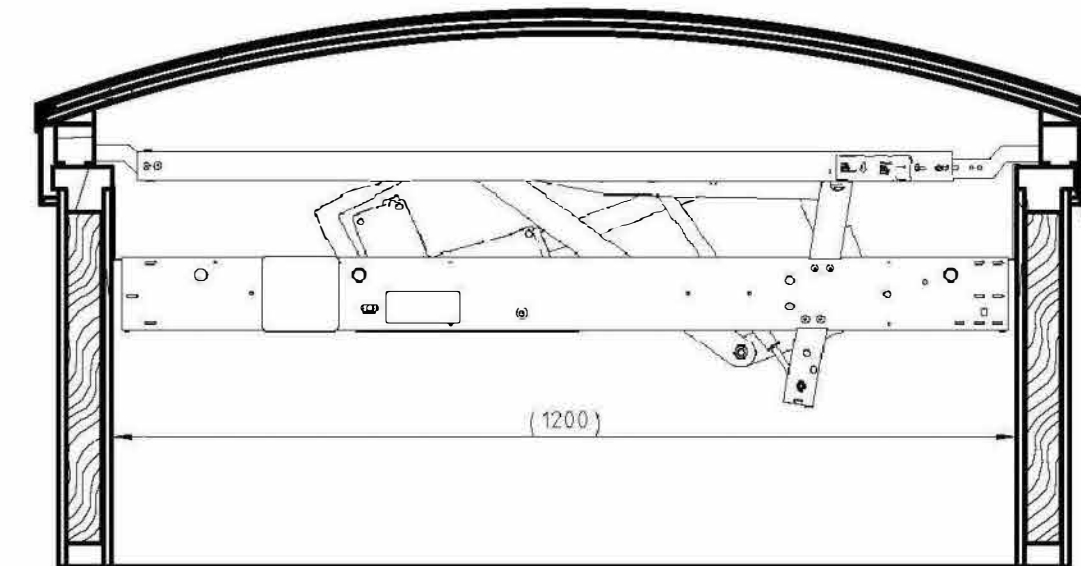

12 11 10 9 8 7 6 5 4 3 2 1

H G F E D C B A

SECTION D-D
SCALE 1 / 10

SECTION A-A
SCALE 1/10

Sizes:

1000x1000mm
1000x1600mm
1000x2000mm
1200x1200mm
1200x1800mm
1200x2400mm

PARTS LIST			
ITEM	QTY	TITLE	PART NUMBER
1	2	Outside plate OSB 10mm	1200x2400Part001
2	2	Outside plate OSB 10mm	1200x2400Part002
3	2	Inside plate OSB 10mm	1200x2400Part003
4	2	Inside plate OSB 10mm	1200x2400Part004
5	2	Top frame Wood 80x60mm	1200x2400Part007
6	2	Top frame Wood 80x60mm	1200x2400Part008
7	4	Insulation Rockwool 50mm	1200x2400Part0049
8	3	Hinge steel 3mm	1200x2400Part0044

PARTS LIST			
ITEM	QTY	TITLE	PART NUMBER
11	4	Hatch frame 50mm Wood	1200x2400Part0021
12	2	Hatch frame 50 R2050 Wood	1200x2400Part0022
13	4	Rubber seal 10mm round	1200x2400Part0201
14	2	Clamping bar Alu 35x35x1mm	1200x2400Part0214
15	2	Side cover Alu 1mm	1200x2400Part0203
16	2	Side cover Alu 1mm	1200x2400Part0204
17	2	Polycarbonate 2x10mm	1200x2400Part0205
18	2	Sealing strip PU 2mm	1200x2400Part0211
19	4	Spacer OSB 10mm	1200x2400Part0208
20	2	Sealing strip PU 2mm	1200x2400Part0210

DRAWN		TITLE	
Darabszám:		FOMATEC 1200x2400	
tolerance +- 3mm		SIZE A1	DWG NO 1200x2400 v222
		SCALE 1/10	REV A
		SHEET 1 OF 1	

12 11 10 9 8 7 6 5 4 3 2 1