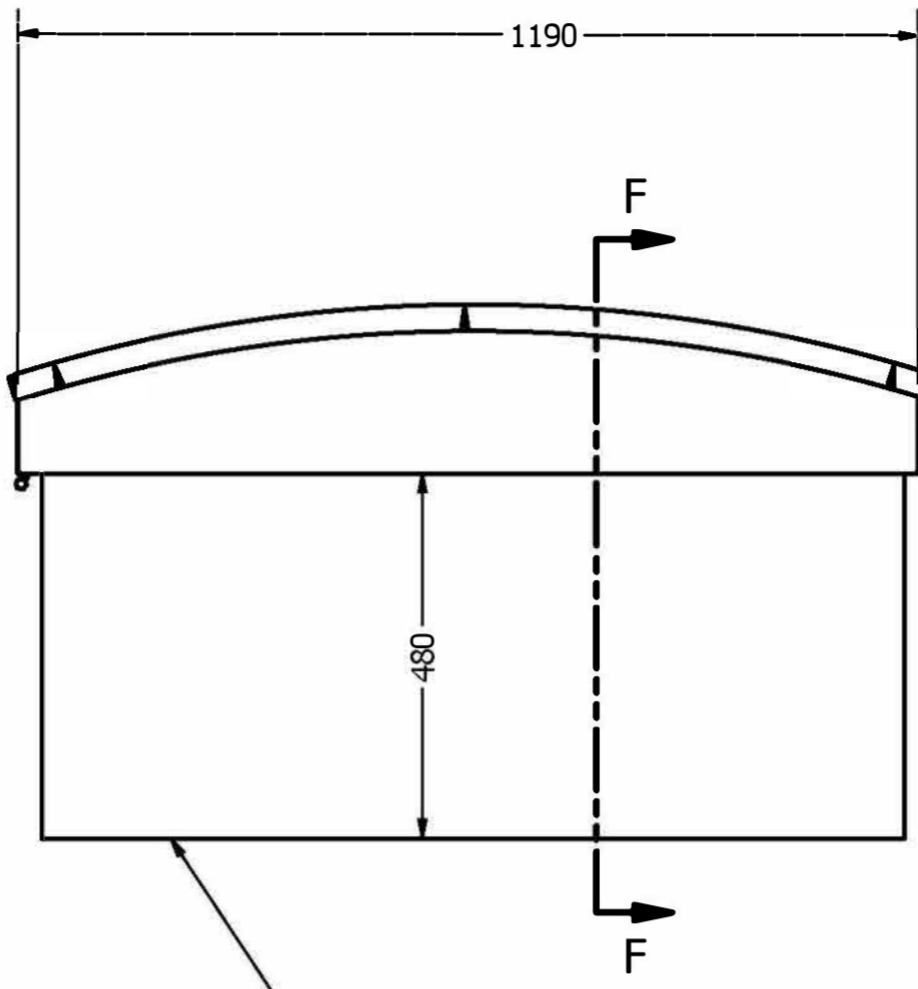

Sizes:	1000x1000mm
	1000x1600mm
	1000x2000mm
	1200x1200mm
	1200x1800mm
	1200x2400mm

SECTION A-A
SCALE 1/10

SECTION F-F
SCALE 1/10

SECTION A-A
SCALE 1/10

SECTION D-D
SCALE 1 / 10

PARTS LIST			
ITEM	QTY	TITLE	PART NUMBER
1	2	Outside plate OSB 10mm	1000x1000Part0041
2	2	Outside plate OSB 10mm	1000x1000Part0042
3	2	Inside plate OSB 10mm	1000x1000Part0043
4	2	Inside plate OSB 10mm	1000x1000Part0044
5	2	Bottom frame Wood 50x30	1000x1000Part0045
6	2	Bottom frame Wood 50x30	1000x1000Part0046
7	2	Top frame Wood 80x60mm	1000x1000Part0047
8	2	Top frame Wood 80x60mm	1000x1000Part0048
9	4	Insulation Rockwool 50mm	1000x1000Part0049
10	2	Hinge steel 3mm	1000x1000Part0050

PARTS LIST			
ITEM	QTY	TITLE	PART NUMBER
11	4	Hatch frame 50x60/72 wood	1000x1000Part0071
12	2	Hatch frame 50x60 R2050mm	1000x1000Part0072
13	4	Rubber seal 10mm round	1000x1000Part0101
14	2	Clamping bar Alu 35x35x1mm	1000x1000Part0114
15	2	Side cover Alu 1mm	1000x1000Part0103
16	2	Side cover vinke1 Alu 1mm	1000x1000Part0104
17	2	Polycarbonate 2x10mm	1000x1000Part0105
18	2	Sealing strip PU 2mm	1000x1000Part0107
19	4	Spacer OSB 10mm	1000x1000Part0108
20	2	Sealing strip PU 2mm	1000x1000Part0110

DRAWN		TITLE	
Darabszám:		FOMATEC 1000x1000	
Tolerance +- 3mm			
SIZE	A1	DWG NO	1000x1000
SCALE	1/10	REV	2 3
		SHEET	1 OF 1