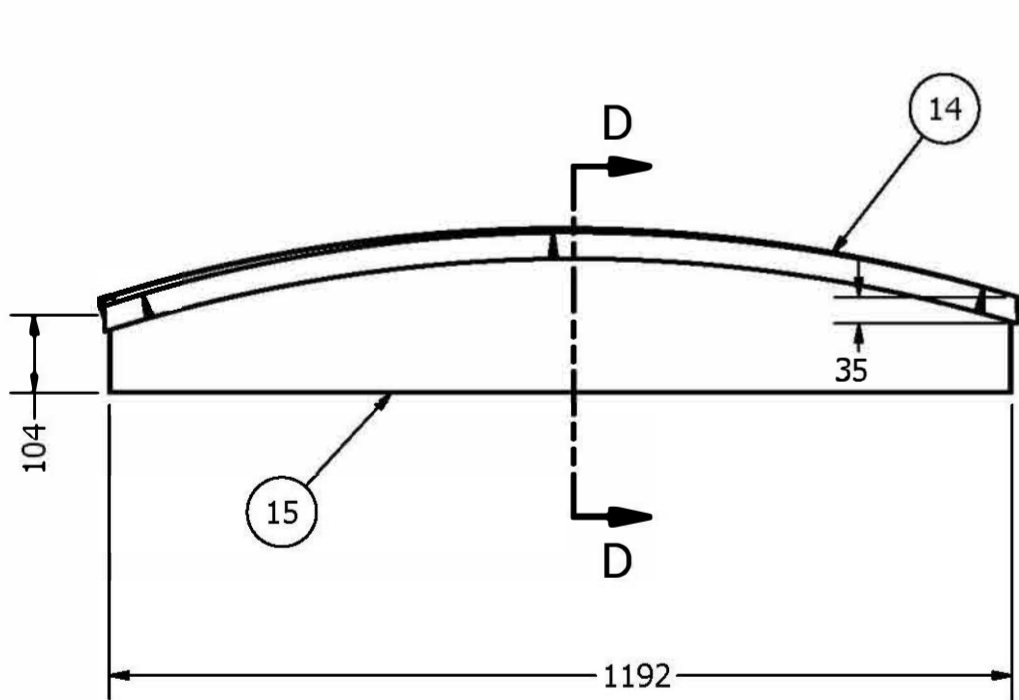

Sizes:	1000x1000mm
	1000x1600mm
	1000x2000mm
	1200x1200mm
	1200x1800mm
	1200x2400mm

SECTION A-A
SCALE 1/10

SECTION F-F
SCALE 1/10

SECTION A-A
SCALE 1/10

SECTION D-D
SCALE 1 / 10

PARTS LIST			
ITEM	QTY	TITLE	PART NUMBER
1	2	Outside plate OSB 10mm	1000x1000Part0041
2	2	Outside plate OSB 10mm	1000x1000Part0042
3	2	Inside plate OSB 10mm	1000x1000Part0043
4	2	Inside plate OSB 10mm	1000x1000Part0044
5	2	Bottom frame Wood 50x30	1000x1000Part0045
6	2	Bottom frame Wood 50x30	1000x1000Part0046
7	2	Top frame Wood 80x60mm	1000x1000Part0047
8	2	Top frame Wood 80x60mm	1000x1000Part0048
9	4	Insulation Rockwool 50mm	1000x1000Part0049
10	2	Hinge steel 3mm	1000x1000Part0050

PARTS LIST			
ITEM	QTY	TITLE	PART NUMBER
11	4	Hatch frame 50x60/72 wood	1000x1000Part0071
12	2	Hatch frame 50x60 R2050mm	1000x1000Part0072
13	4	Rubber seal 10mm round	1000x1000Part0101
14	2	Clamping bar Alu 35x35x1mm	1000x1000Part0114
15	2	Side cover Alu 1mm	1000x1000Part0103
16	2	Side cover vinke1 Alu 1mm	1000x1000Part0104
17	2	Polycarbonate 2x10mm	1000x1000Part0105
18	2	Sealing strip PU 2mm	1000x1000Part0107
19	4	Spacer OSB 10mm	1000x1000Part0108
20	2	Sealing strip PU 2mm	1000x1000Part0110

DRAWN		TITLE	
Darabszám:		FOMATEC 1000x1000	
Tolerance +- 3mm			
SIZE	A1	DWG NO	1000x1000
SCALE	1/10	REV	2 3
		SHEET	1 OF 1