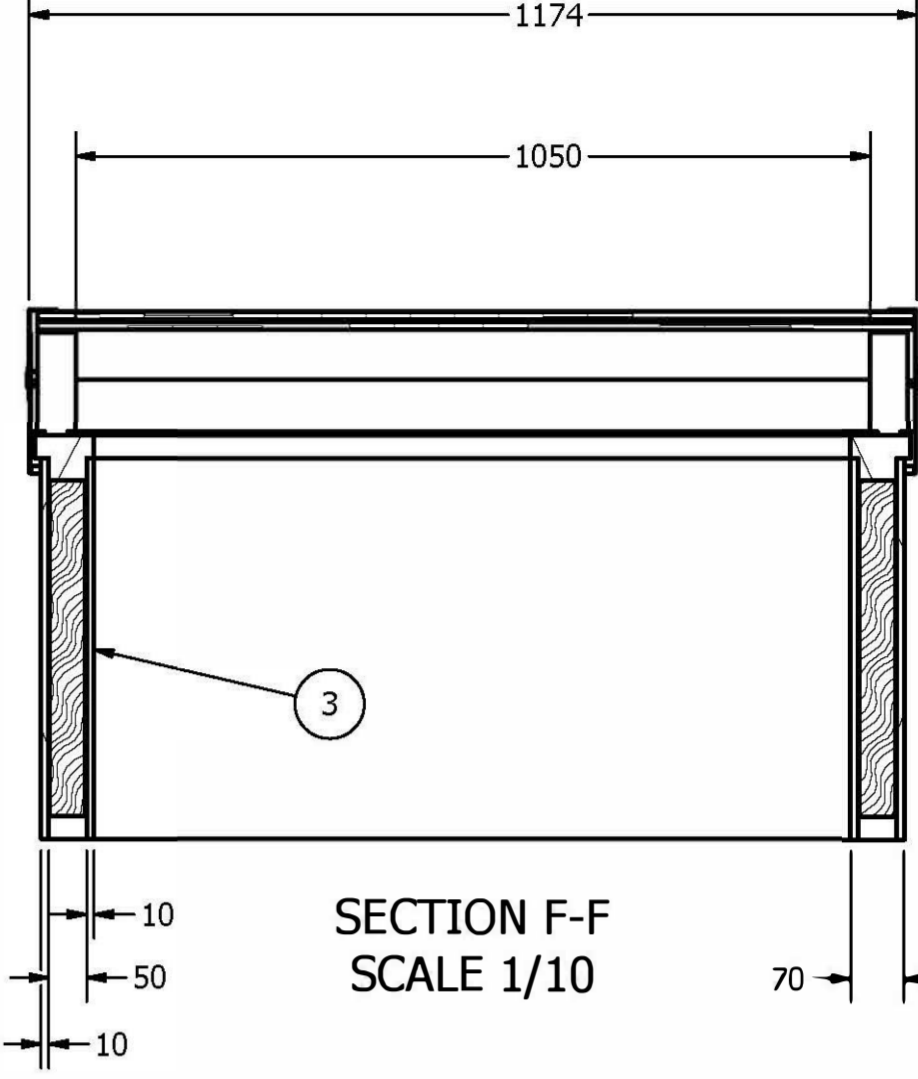

Sizes:	1000x1000mm
	1000x1600mm
	1000x2000mm
	1200x1200mm
	1200x1800mm
	1200x2400mm

SECTION A-A
SCALE 1/10

SECTION F-F
SCALE 1/10

SECTION A-A
SCALE 1/10

SECTION D-D
SCALE 1 / 10

PARTS LIST			
ITEM	QTY	TITLE	PART NUMBER
1	2	Outside plate OSB 10mm	1000x1000Part0041
2	2	Outside plate OSB 10mm	1000x1000Part0042
3	2	Inside plate OSB 10mm	1000x1000Part0043
4	2	Inside plate OSB 10mm	1000x1000Part0044
5	2	Bottom frame Wood 50x30	1000x1000Part0045
6	2	Bottom frame Wood 50x30	1000x1000Part0046
7	2	Top frame Wood 80x60mm	1000x1000Part0047
8	2	Top frame Wood 80x60mm	1000x1000Part0048
9	4	Insulation Rockwool 50mm	1000x1000Part0049
10	2	Hinge steel 3mm	1000x1000Part0050

PARTS LIST			
ITEM	QTY	TITLE	PART NUMBER
11	4	Hatch frame 50x60/72 wood	1000x1000Part0071
12	2	Hatch frame 50x60 R2050mm	1000x1000Part0072
13	4	Rubber seal 10mm round	1000x1000Part0101
14	2	Clamping bar Alu 35x35x1mm	1000x1000Part0114
15	2	Side cover Alu 1mm	1000x1000Part0103
16	2	Side cover vinke1 Alu 1mm	1000x1000Part0104
17	2	Polycarbonate 2x10mm	1000x1000Part0105
18	2	Sealing strip PU 2mm	1000x1000Part0107
19	4	Spacer OSB 10mm	1000x1000Part0108
20	2	Sealing strip PU 2mm	1000x1000Part0110

DRAWN		TITLE	
Darabszám:		FOMATEC 1000x1000	
Tolerance +- 3mm			
SIZE	A1	DWG NO	1000x1000
SCALE	1/10	REV	2 3
		SHEET	1 OF 1