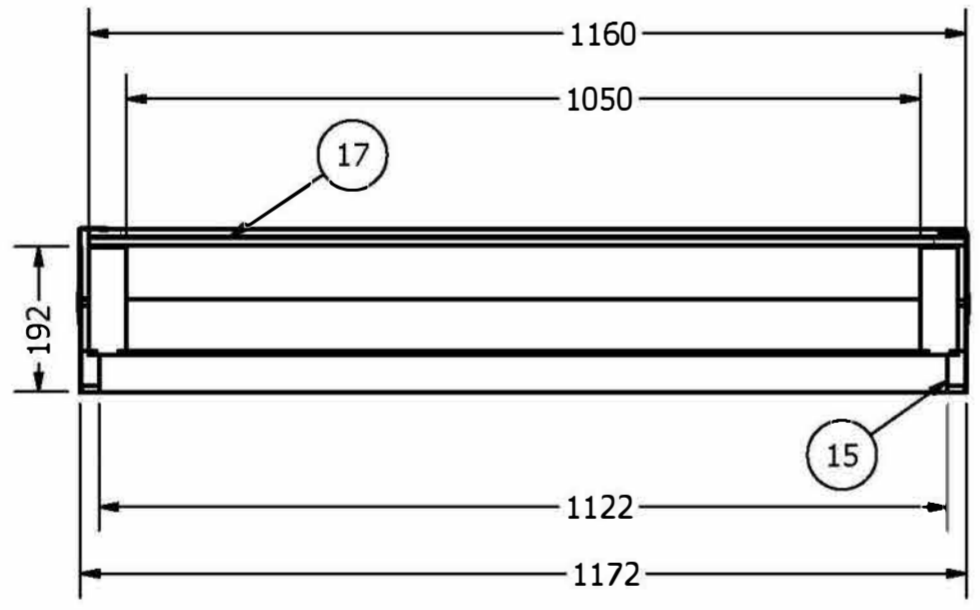

Sizes:	1000x1000mm
	1000x1600mm
	1000x2000mm
	1200x1200mm
	1200x1800mm
	1200x2400mm

SECTION A-A
SCALE 1/10

SECTION F-F
SCALE 1/10

SECTION A-A
SCALE 1/10

SECTION D-D
SCALE 1 / 10

PARTS LIST			
ITEM	QTY	TITLE	PART NUMBER
1	2	Outside plate OSB 10mm	1000x1000Part0041
2	2	Outside plate OSB 10mm	1000x1000Part0042
3	2	Inside plate OSB 10mm	1000x1000Part0043
4	2	Inside plate OSB 10mm	1000x1000Part0044
5	2	Bottom frame Wood 50x30	1000x1000Part0045
6	2	Bottom frame Wood 50x30	1000x1000Part0046
7	2	Top frame Wood 80x60mm	1000x1000Part0047
8	2	Top frame Wood 80x60mm	1000x1000Part0048
9	4	Insulation Rockwool 50mm	1000x1000Part0049
10	2	Hinge steel 3mm	1000x1000Part0050

PARTS LIST			
ITEM	QTY	TITLE	PART NUMBER
11	4	Hatch frame 50x60/72 wood	1000x1000Part0071
12	2	Hatch frame 50x60 R2050mm	1000x1000Part0072
13	4	Rubber seal 10mm round	1000x1000Part0101
14	2	Clamping bar Alu 35x35x1mm	1000x1000Part0114
15	2	Side cover Alu 1mm	1000x1000Part0103
16	2	Side cover vinke1 Alu 1mm	1000x1000Part0104
17	2	Polycarbonate 2x10mm	1000x1000Part0105
18	2	Sealing strip PU 2mm	1000x1000Part0107
19	4	Spacer OSB 10mm	1000x1000Part0108
20	2	Sealing strip PU 2mm	1000x1000Part0110

DRAWN		TITLE	
Darabszám:		FOMATEC 1000x1000	
Tolerance +- 3mm			
SIZE	A1	DWG NO	1000x1000
SCALE	1/10	REV	2 3
		SHEET	1 OF 1