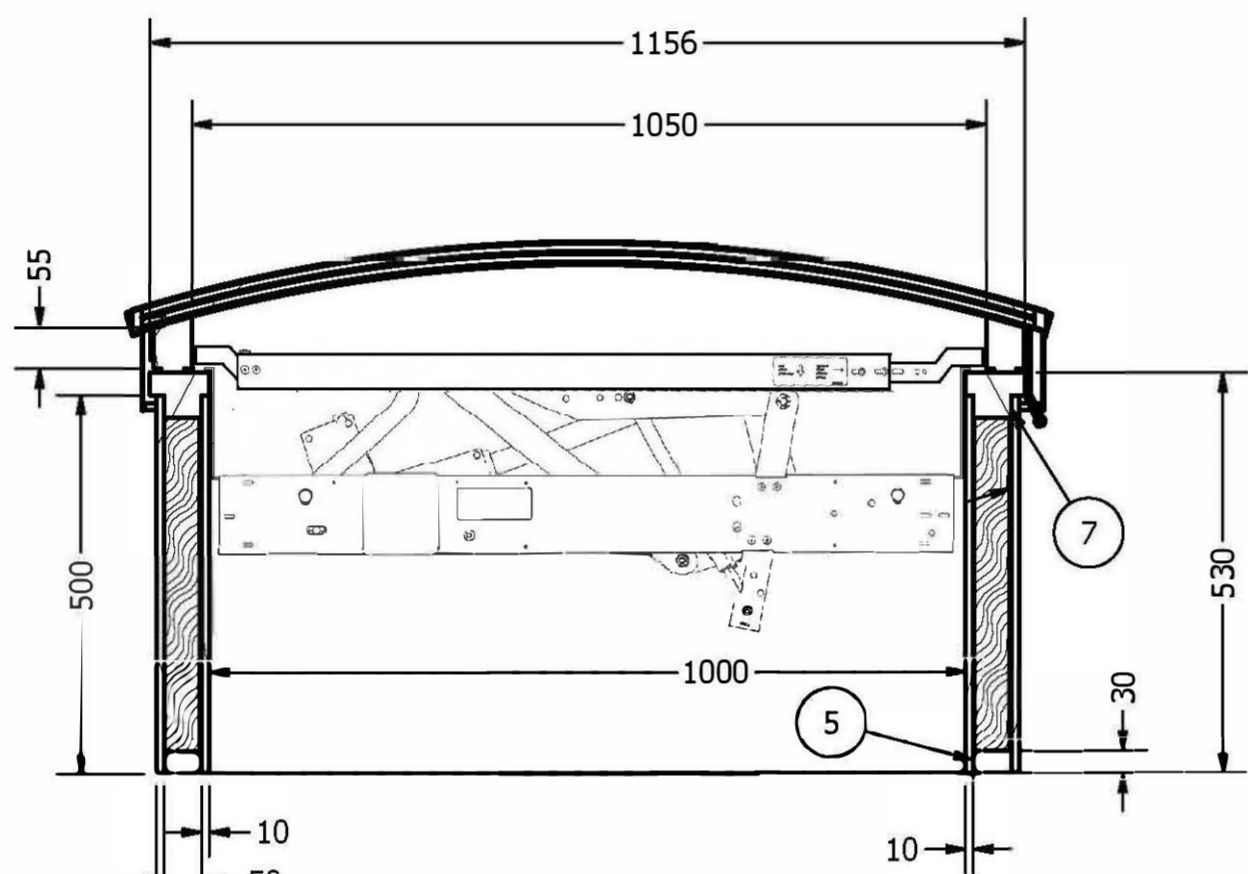

Sizes:	1000x1000mm
	1000x1600mm
	1000x2000mm
	1200x1200mm
	1200x1800mm
	1200x2400mm

SECTION A-A
SCALE 1/10

SECTION F-F
SCALE 1/10

SECTION A-A
SCALE 1/10

SECTION D-D
SCALE 1 / 10

PARTS LIST			
ITEM	QTY	TITLE	PART NUMBER
1	2	Outside plate OSB 10mm	1000x1000Part0041
2	2	Outside plate OSB 10mm	1000x1000Part0042
3	2	Inside plate OSB 10mm	1000x1000Part0043
4	2	Inside plate OSB 10mm	1000x1000Part0044
5	2	Bottom frame Wood 50x30	1000x1000Part0045
6	2	Bottom frame Wood 50x30	1000x1000Part0046
7	2	Top frame Wood 80x60mm	1000x1000Part0047
8	2	Top frame Wood 80x60mm	1000x1000Part0048
9	4	Insulation Rockwool 50mm	1000x1000Part0049
10	2	Hinge steel 3mm	1000x1000Part0050

PARTS LIST			
ITEM	QTY	TITLE	PART NUMBER
11	4	Hatch frame 50x60/72 wood	1000x1000Part0071
12	2	Hatch frame 50x60 R2050mm	1000x1000Part0072
13	4	Rubber seal 10mm round	1000x1000Part0101
14	2	Clamping bar Alu 35x35x1mm	1000x1000Part0114
15	2	Side cover Alu 1mm	1000x1000Part0103
16	2	Side cover vinke1 Alu 1mm	1000x1000Part0104
17	2	Polycarbonate 2x10mm	1000x1000Part0105
18	2	Sealing strip PU 2mm	1000x1000Part0107
19	4	Spacer OSB 10mm	1000x1000Part0108
20	2	Sealing strip PU 2mm	1000x1000Part0110

DRAWN		TITLE	
Darabszám:		FOMATEC 1000x1000	
Tolerance +- 3mm			
SIZE	A1	DWG NO	1000x1000
SCALE	1/10	REV	2 3
		SHEET	1 OF 1