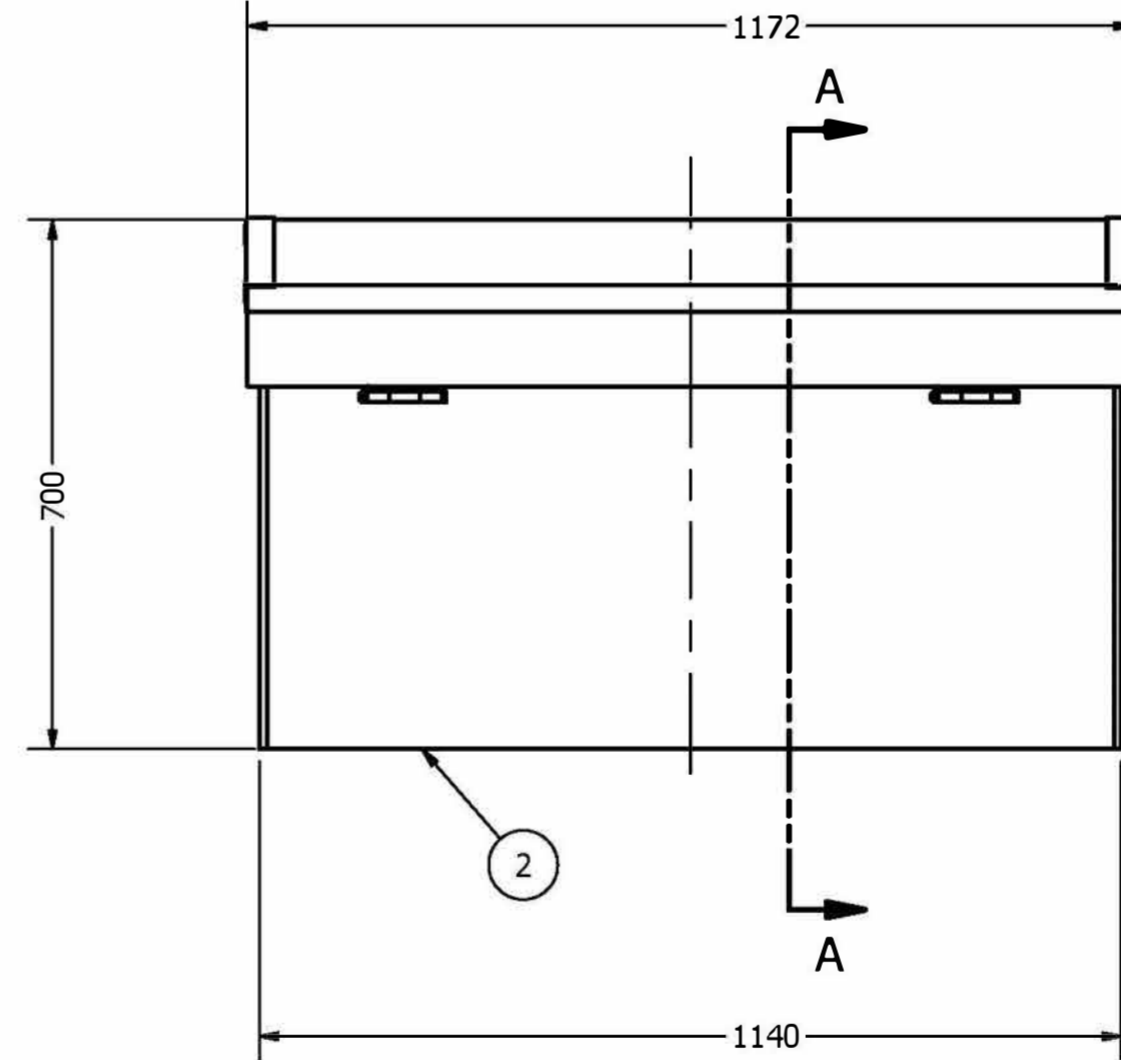

Sizes:	1000x1000mm
	1000x1600mm
	1000x2000mm
	1200x1200mm
	1200x1800mm
	1200x2400mm

SECTION A-A
SCALE 1/10

SECTION F-F
SCALE 1/10

SECTION A-A
SCALE 1/10

SECTION D-D
SCALE 1 / 10

PARTS LIST			
ITEM	QTY	TITLE	PART NUMBER
1	2	Outside plate OSB 10mm	1000x1000Part0041
2	2	Outside plate OSB 10mm	1000x1000Part0042
3	2	Inside plate OSB 10mm	1000x1000Part0043
4	2	Inside plate OSB 10mm	1000x1000Part0044
5	2	Bottom frame Wood 50x30	1000x1000Part0045
6	2	Bottom frame Wood 50x30	1000x1000Part0046
7	2	Top frame Wood 80x60mm	1000x1000Part0047
8	2	Top frame Wood 80x60mm	1000x1000Part0048
9	4	Insulation Rockwool 50mm	1000x1000Part0049
10	2	Hinge steel 3mm	1000x1000Part0050

PARTS LIST			
ITEM	QTY	TITLE	PART NUMBER
11	4	Hatch frame 50x60/72 wood	1000x1000Part0071
12	2	Hatch frame 50x60 R2050mm	1000x1000Part0072
13	4	Rubber seal 10mm round	1000x1000Part0101
14	2	Clamping bar Alu 35x35x1mm	1000x1000Part0114
15	2	Side cover Alu 1mm	1000x1000Part0103
16	2	Side cover vinke1 Alu 1mm	1000x1000Part0104
17	2	Polycarbonate 2x10mm	1000x1000Part0105
18	2	Sealing strip PU 2mm	1000x1000Part0107
19	4	Spacer OSB 10mm	1000x1000Part0108
20	2	Sealing strip PU 2mm	1000x1000Part0110

DRAWN		TITLE	
Darabszám:		FOMATEC 1000x1000	
Tolerance +- 3mm			
SIZE	A1	DWG NO	1000x1000
SCALE	1/10	REV	2 3
		SHEET	1 OF 1